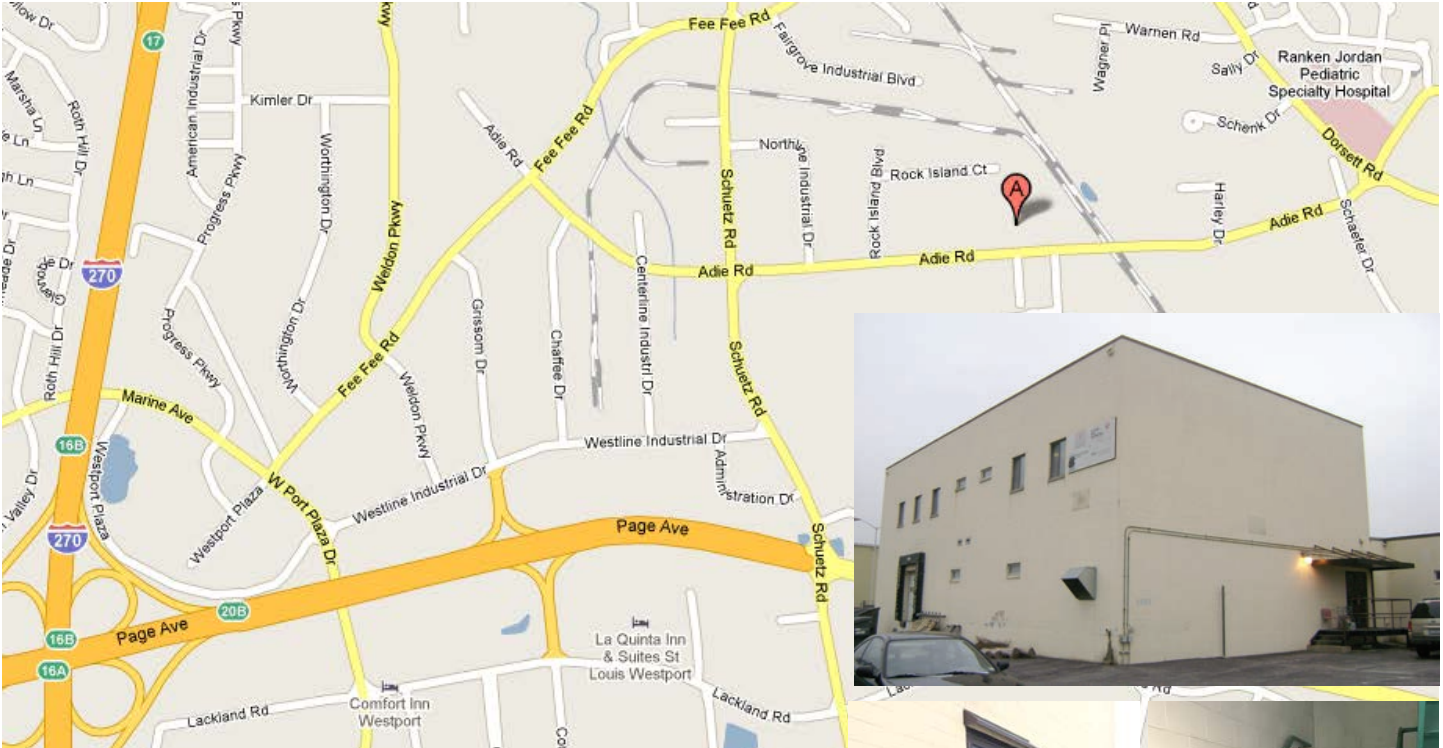

2453 Adie Road
Maryland Heights, MO 63043

(314) 991-0619
www.innovationsinart.com

- We are nestled in a long complex of yellow buildings.
- Look for the "Big Yellow Box" On the West end near the parking lot
- Find the "back porch" in back of bldg.
- Walk up stairs to find office and meeting room